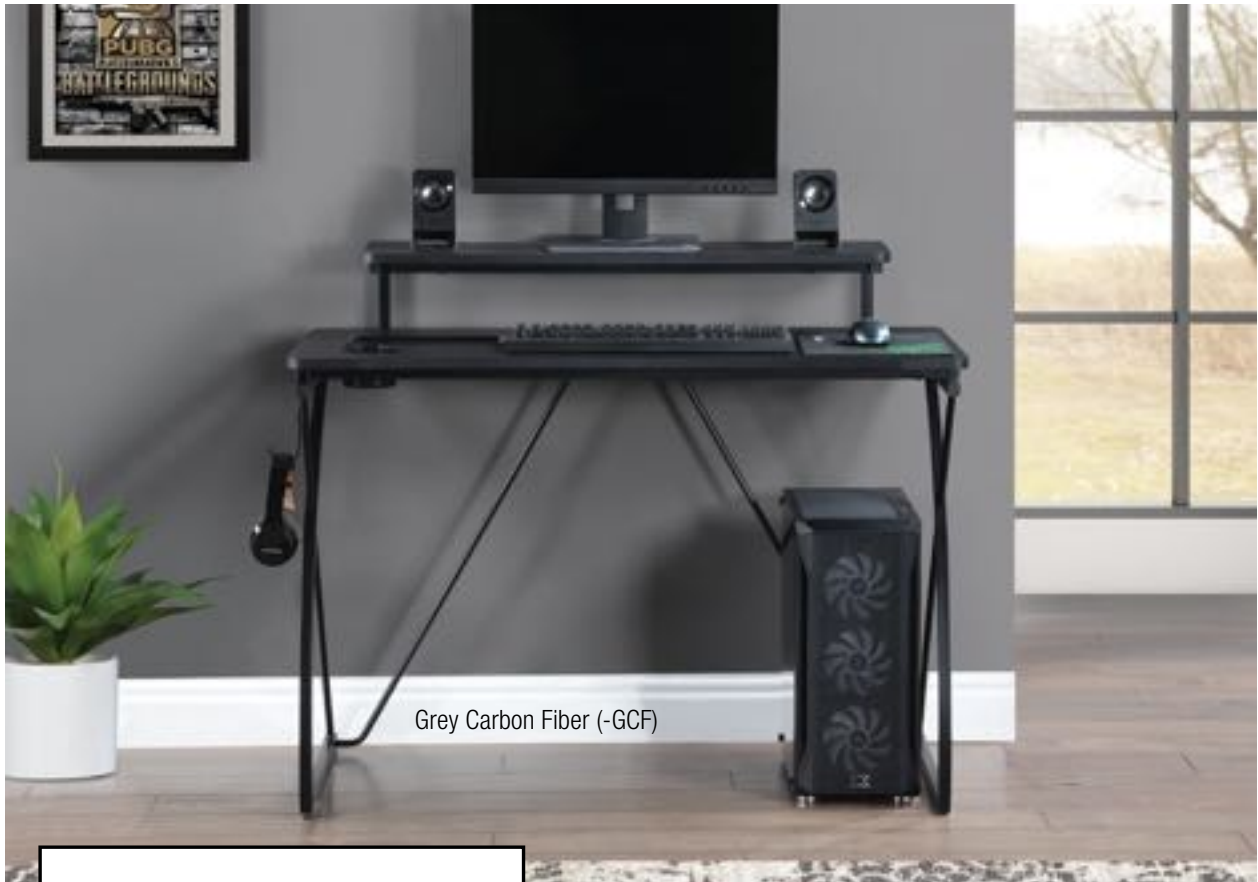

## BIOME 44" BATTLESTATION GAMING DESK

Grey Carbon Fiber (-GCF)