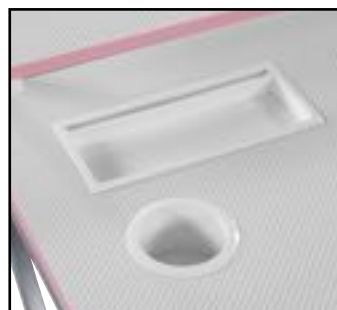

JAMESVILLE OFFICE FURNITURE
DESIGN LABS SUPER BUYS | APRIL
Prices valid to APR 30, 2025
11309-B Folsom Boulevard, Rancho Cordova, CA

bw@jamesvillefurniture.com
916-638-4050

NEW ARRIVAL

EMULATOR BATTLESTATION GAMING DESK

EMU4824 $185

- Built-in single outlet with dual USB charging
- Raised monitor shelf for optimum viewing position
- Wireless device charging pad
- Multi-colored LED lighting with remote control
- Headphone and accessory hook
- Built-in storage tray with standup device channel
- Cup holder
- 47.75" W x 24" D x 36" H