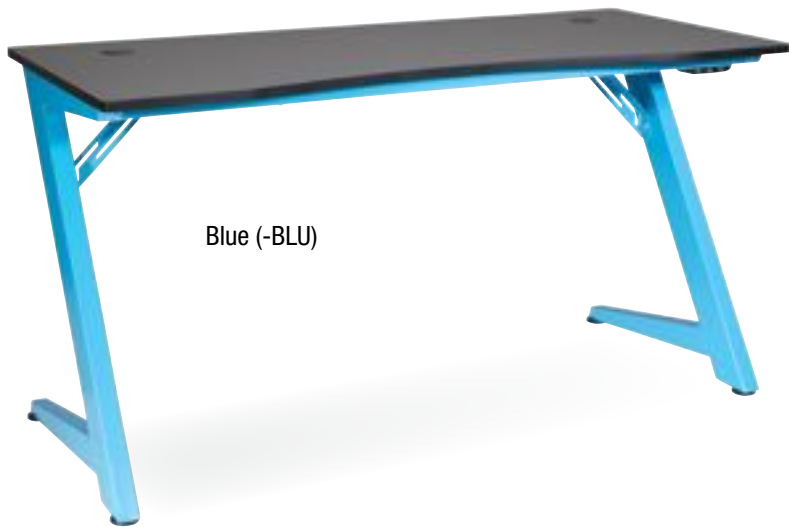

Blue (-BLU)

BET25 $145

- Carbon fiber finish gaming surface
- Sturdy steel construction
- Bluetooth controlled RGB LED lights for optimum game immersion
- Power strip bracket and cable management keep cords organized
- 3-Port magnetic smart power USB hub
- 54" W x 23.75" D x 28.5" H